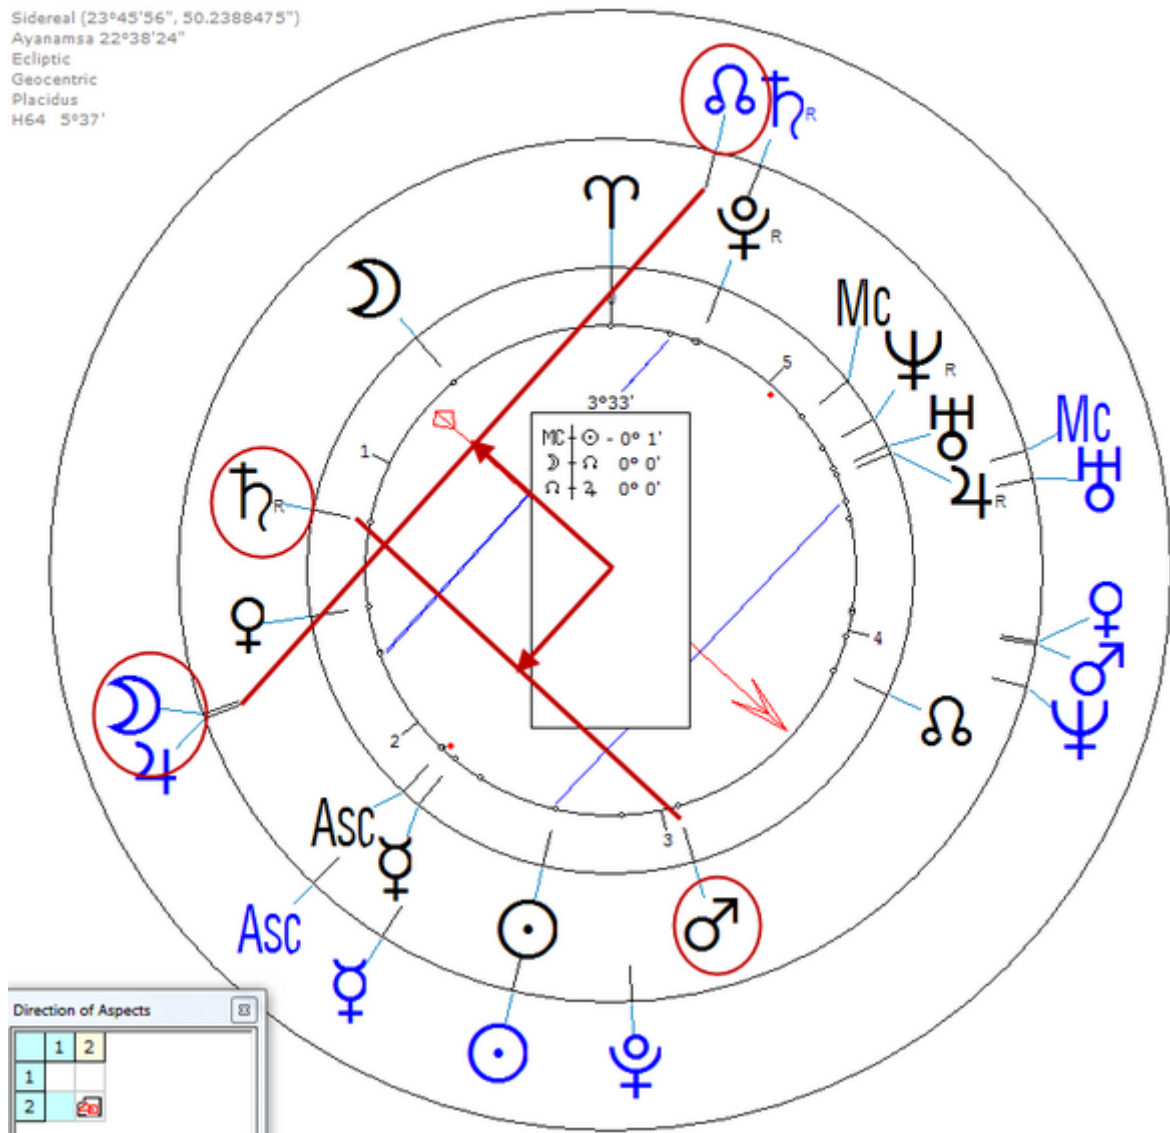

Laurent, Jacques

5 January 1919 at 09:15 (= 09:15 AM)Paris, France, 48n52, 2e20
French journalist, novelist and essayist.

<https://www.astro.com/astro-databank/Laurent,_Jacques>

Jacques Laurent committed suicide on 29 December 2000, Paris.

Solar Return (Harmonic 64)

Solar ☽/♋ = ♂_n/♏_n

Laurent, Jacques
5 January 1919 Sun 9:15 (GMT) 48n52 2e20
Paris, France

Sidereal (23°45'56", 50.2388475")
Ayanamsa 22°38'24"
Ecliptic
Geocentric
Placidus
H64 5°37'